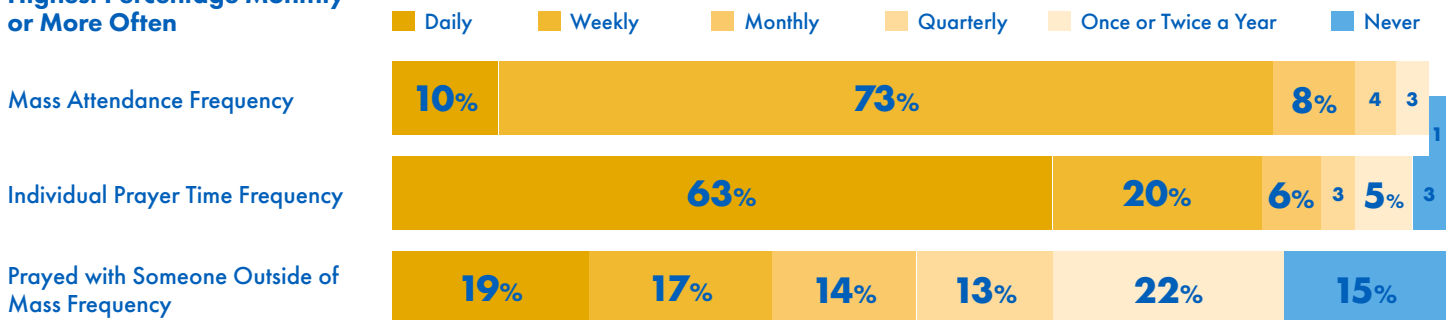

TOTAL SURVEYS

70,718

90% ONLINE
(63,779)

10% PAPER
(6,939)

Based on the average October Sunday Mass count from 2015-2021, about **60%** of Mass-going Catholics participated in the DMI Survey. This equates to **22%** of all registered adult Catholics 18 years and older who participated in the survey. This is above the national average for other dioceses who have taken the DMI nationwide.

STRENGTHS

Highest Percentage

Highest Percentage Monthly or More Often

Disciple Maker Index (DMI)

HOW I PERSONALLY VIEW THE SUNDAY MASS

OPPORTUNITIES

With respect to the areas in which survey respondents felt they needed the most support from their parishes, the most significant were: