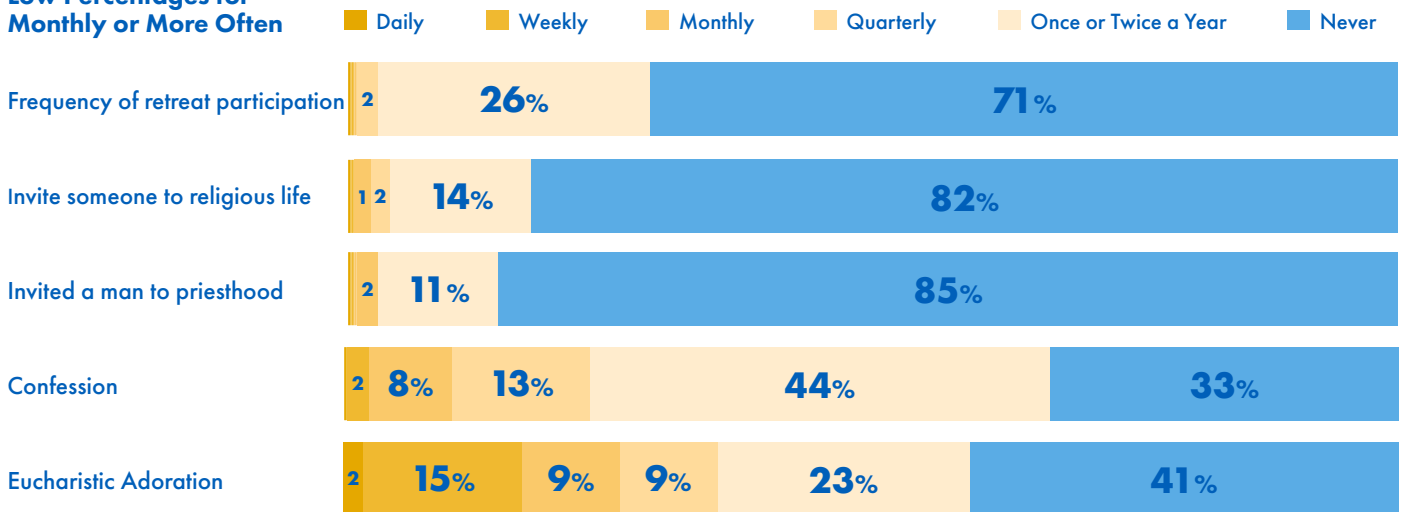

TOTAL SURVEYS

70,718

90% ONLINE
(63,779)

10% PAPER
(6,939)

Based on the average October Sunday Mass count from 2015-2021, about **60%** of Mass-going Catholics participated in the DMI Survey. This equates to **22%** of all registered adult Catholics 18 years and older who participated in the survey. This is above the national average for other dioceses who have taken the DMI nationwide.

STRENGTHS

Highest Percentage

Highest Percentage Monthly or More Often

Disciple Maker Index (DMI)

HOW I PERSONALLY VIEW THE SUNDAY MASS

OPPORTUNITIES

With respect to the areas in which survey respondents felt they needed the most support from their parishes, the most significant were:

Lowest Percentage Strongly Agree

Low Percentages for Monthly or More Often

FOSTERING SPIRITUAL GROWTH

One of the main goals of All Things New is that all Catholics understand their call to evangelize and are empowered to be missionary disciples in everyday life — to spread the Gospel message and to ensure a Catholic presence in every square mile of the Archdiocese of St. Louis through missionary outreach, parish and school footprint, and dynamic leadership.