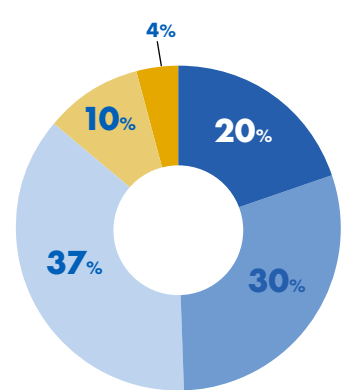

TOTAL SURVEYS

70,718

90% ONLINE
(63,779)

10% PAPER
(6,939)

Based on the average October Sunday Mass count from 2015-2021, about **60%** of Mass-going Catholics participated in the DMI Survey. This equates to **22%** of all registered adult Catholics 18 years and older who participated in the survey. This is above the national average for other dioceses who have taken the DMI nationwide.

STRENGTHS

Highest Percentage

Highest Percentage Monthly or More Often

Disciple Maker Index (DMI)

HOW I PERSONALLY VIEW THE SUNDAY MASS

OPPORTUNITIES

With respect to the areas in which survey respondents felt they needed the most support from their parishes, the most significant were:

■ Strongly Agree
 ■ Agree
 ■ Neither Agree nor Disagree
 ■ Disagree
 ■ Strongly Disagree

My parish helps me grow spiritually as a Catholic

My parish helps me develop a personal prayer life

My parish helps connect me with a small faith-sharing group