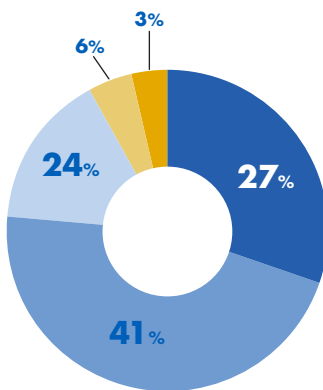

My parish helps me develop a personal prayer life