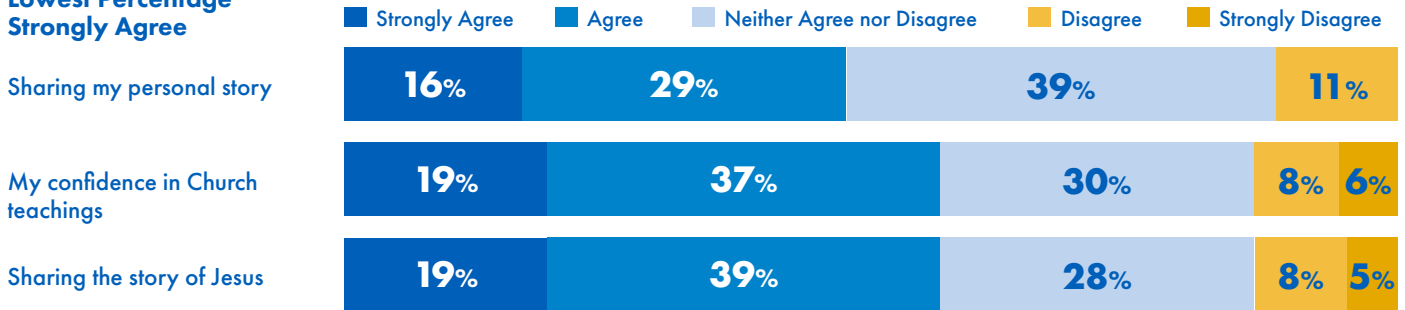

Lowest Percentage Strongly Agree