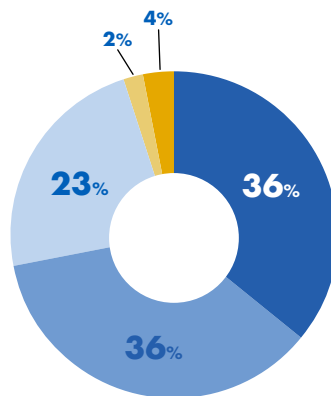

My parish prepares me/my family for the sacraments