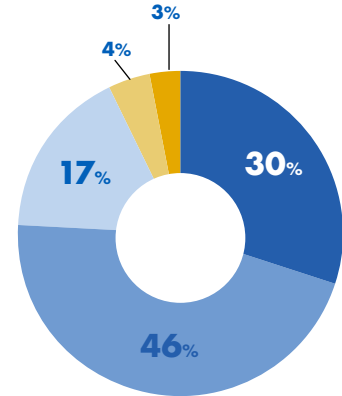

My parish helps me recognize how God is working in my life

Disciple Maker Index (DMI)