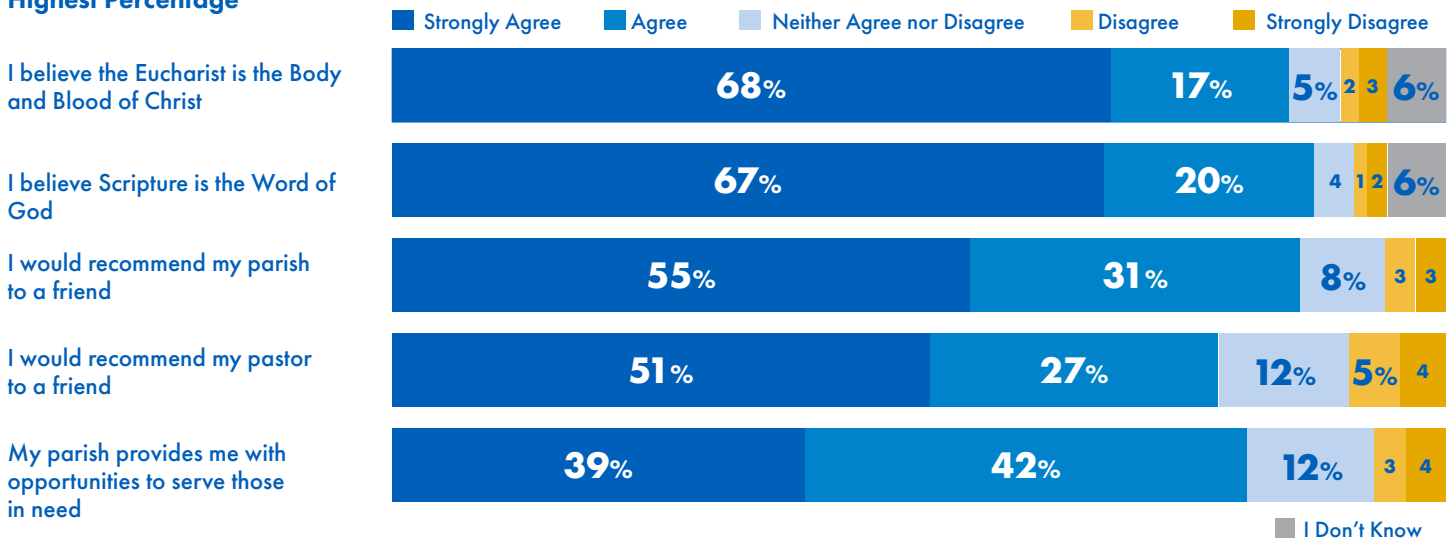

TOTAL SURVEYS

70,718

90% ONLINE
(63,779)

10% PAPER
(6,939)

Based on the average October Sunday Mass count from 2015-2021, about **60%** of Mass-going Catholics participated in the DMI Survey. This equates to **22%** of all registered adult Catholics 18 years and older who participated in the survey. This is above the national average for other dioceses who have taken the DMI nationwide.

STRENGTHS

Highest Percentage

Highest Percentage Monthly or More Often

Disciple Maker Index (DMI)

HOW I PERSONALLY VIEW THE SUNDAY MASS

OPPORTUNITIES

With respect to the areas in which survey respondents felt they needed the most support from their parishes, the most significant were: