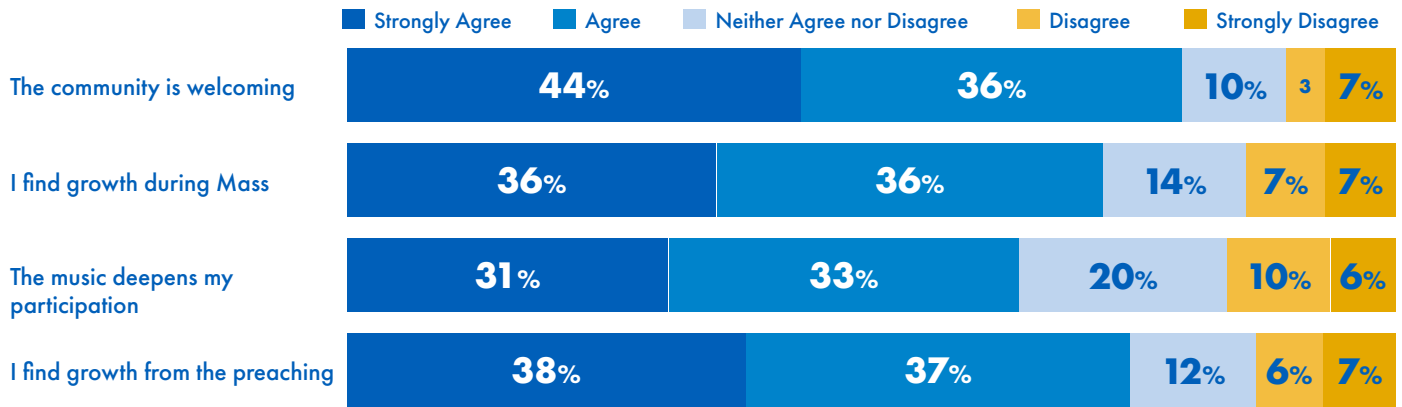

TOTAL SURVEYS

70,718

90% ONLINE
(63,779)

10% PAPER
(6,939)

Based on the average October Sunday Mass count from 2015-2021, about **60%** of Mass-going Catholics participated in the DMI Survey. This equates to **22%** of all registered adult Catholics 18 years and older who participated in the survey. This is above the national average for other dioceses who have taken the DMI nationwide.

STRENGTHS

Highest Percentage

Highest Percentage Monthly or More Often

Disciple Maker Index (DMI)

HOW I PERSONALLY VIEW THE SUNDAY MASS

OPPORTUNITIES

With respect to the areas in which survey respondents felt they needed the most support from their parishes, the most significant were:

Lowest Percentage Strongly Agree

Low Percentages for Monthly or More Often

FOSTERING SPIRITUAL GROWTH

One of the main goals of All Things New is that all Catholics understand their call to evangelize and are empowered to be missionary disciples in everyday life — to spread the Gospel message and to ensure a Catholic presence in every square mile of the Archdiocese of St. Louis through missionary outreach, parish and school footprint, and dynamic leadership.