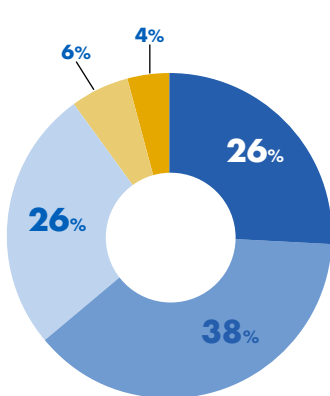

My parish provides retreats, workshops and other resources