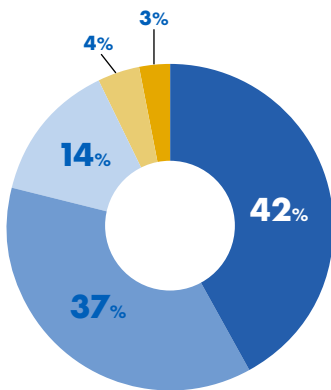

FOSTERING SPIRITUAL GROWTH

One of the main goals of All Things New is that all Catholics understand their call to evangelize and are empowered to be missionary disciples in everyday life — to spread the Gospel message and to ensure a Catholic presence in every square mile of the Archdiocese of St. Louis through missionary outreach, parish and school footprint, and dynamic leadership.

The Evangelization Subcommittee for All Things New along with clergy and lay leaders have been

working together developing and refining a “Path of Discipleship” that helps us understand how each of us are called to **Encounter** Christ, **Grow** in our relationship with Him and **Witness** him to others as we are sent out from our parishes as missionaries to meet people where they are and invite them to meet Jesus. As the Disciple Maker Index results from across the archdiocese show, the Church in St. Louis is starting on a strong foundation.

■ Strongly Agree
■ Agree
■ Neither Agree nor Disagree
■ Disagree
■ Strongly Disagree

My parish helps me grow spiritually as a Catholic